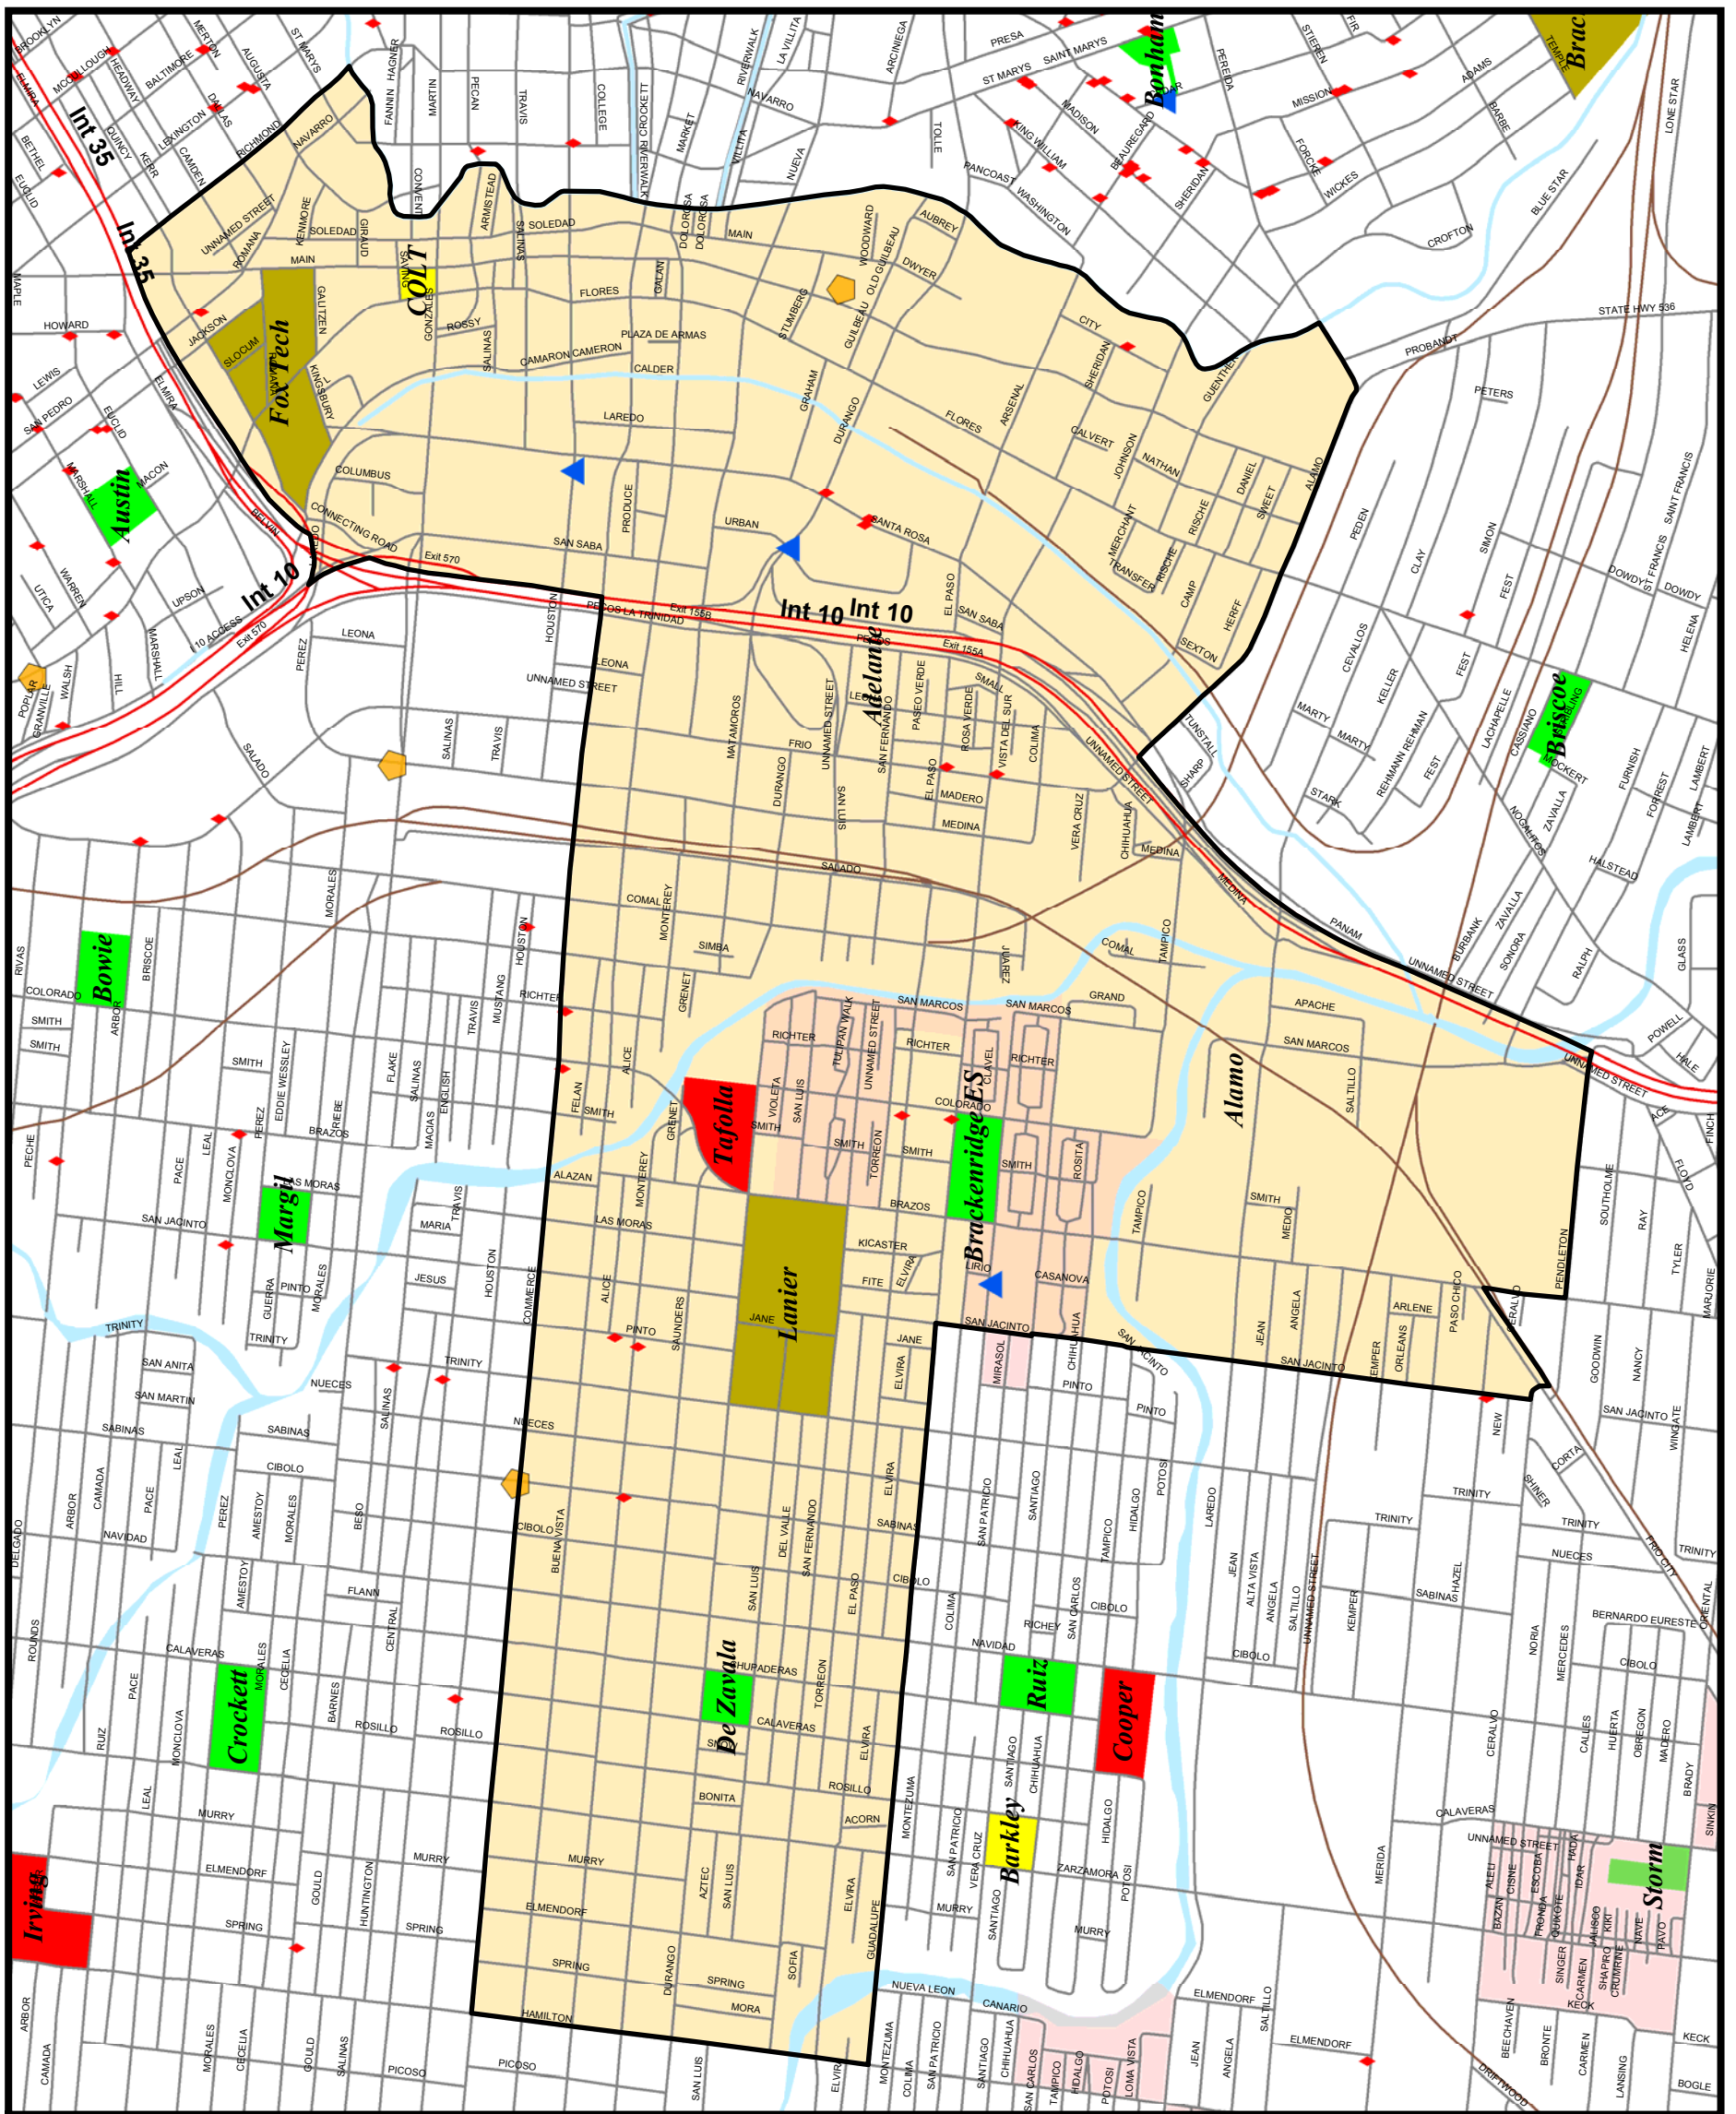

Tafolla Middle School Attendance Boundary

1303 W Durango Blvd
San Antonio, TX 78207

1 inch equals 0.26 miles

Legend

Facilities	Non-Traditional	Railroad
Elementary	Charter Schools	Creeks & Streams
High	Apartments	Rivers
Middle	Streets	Attendance Area
Admin	Highways	Federal Developments

Attendance Area

Geographical Statistics

As of May 2003

The number of:	#
Apartment Complexes	14
Federal Developments	1
Charter Schools	1
Single Family Homes	1874