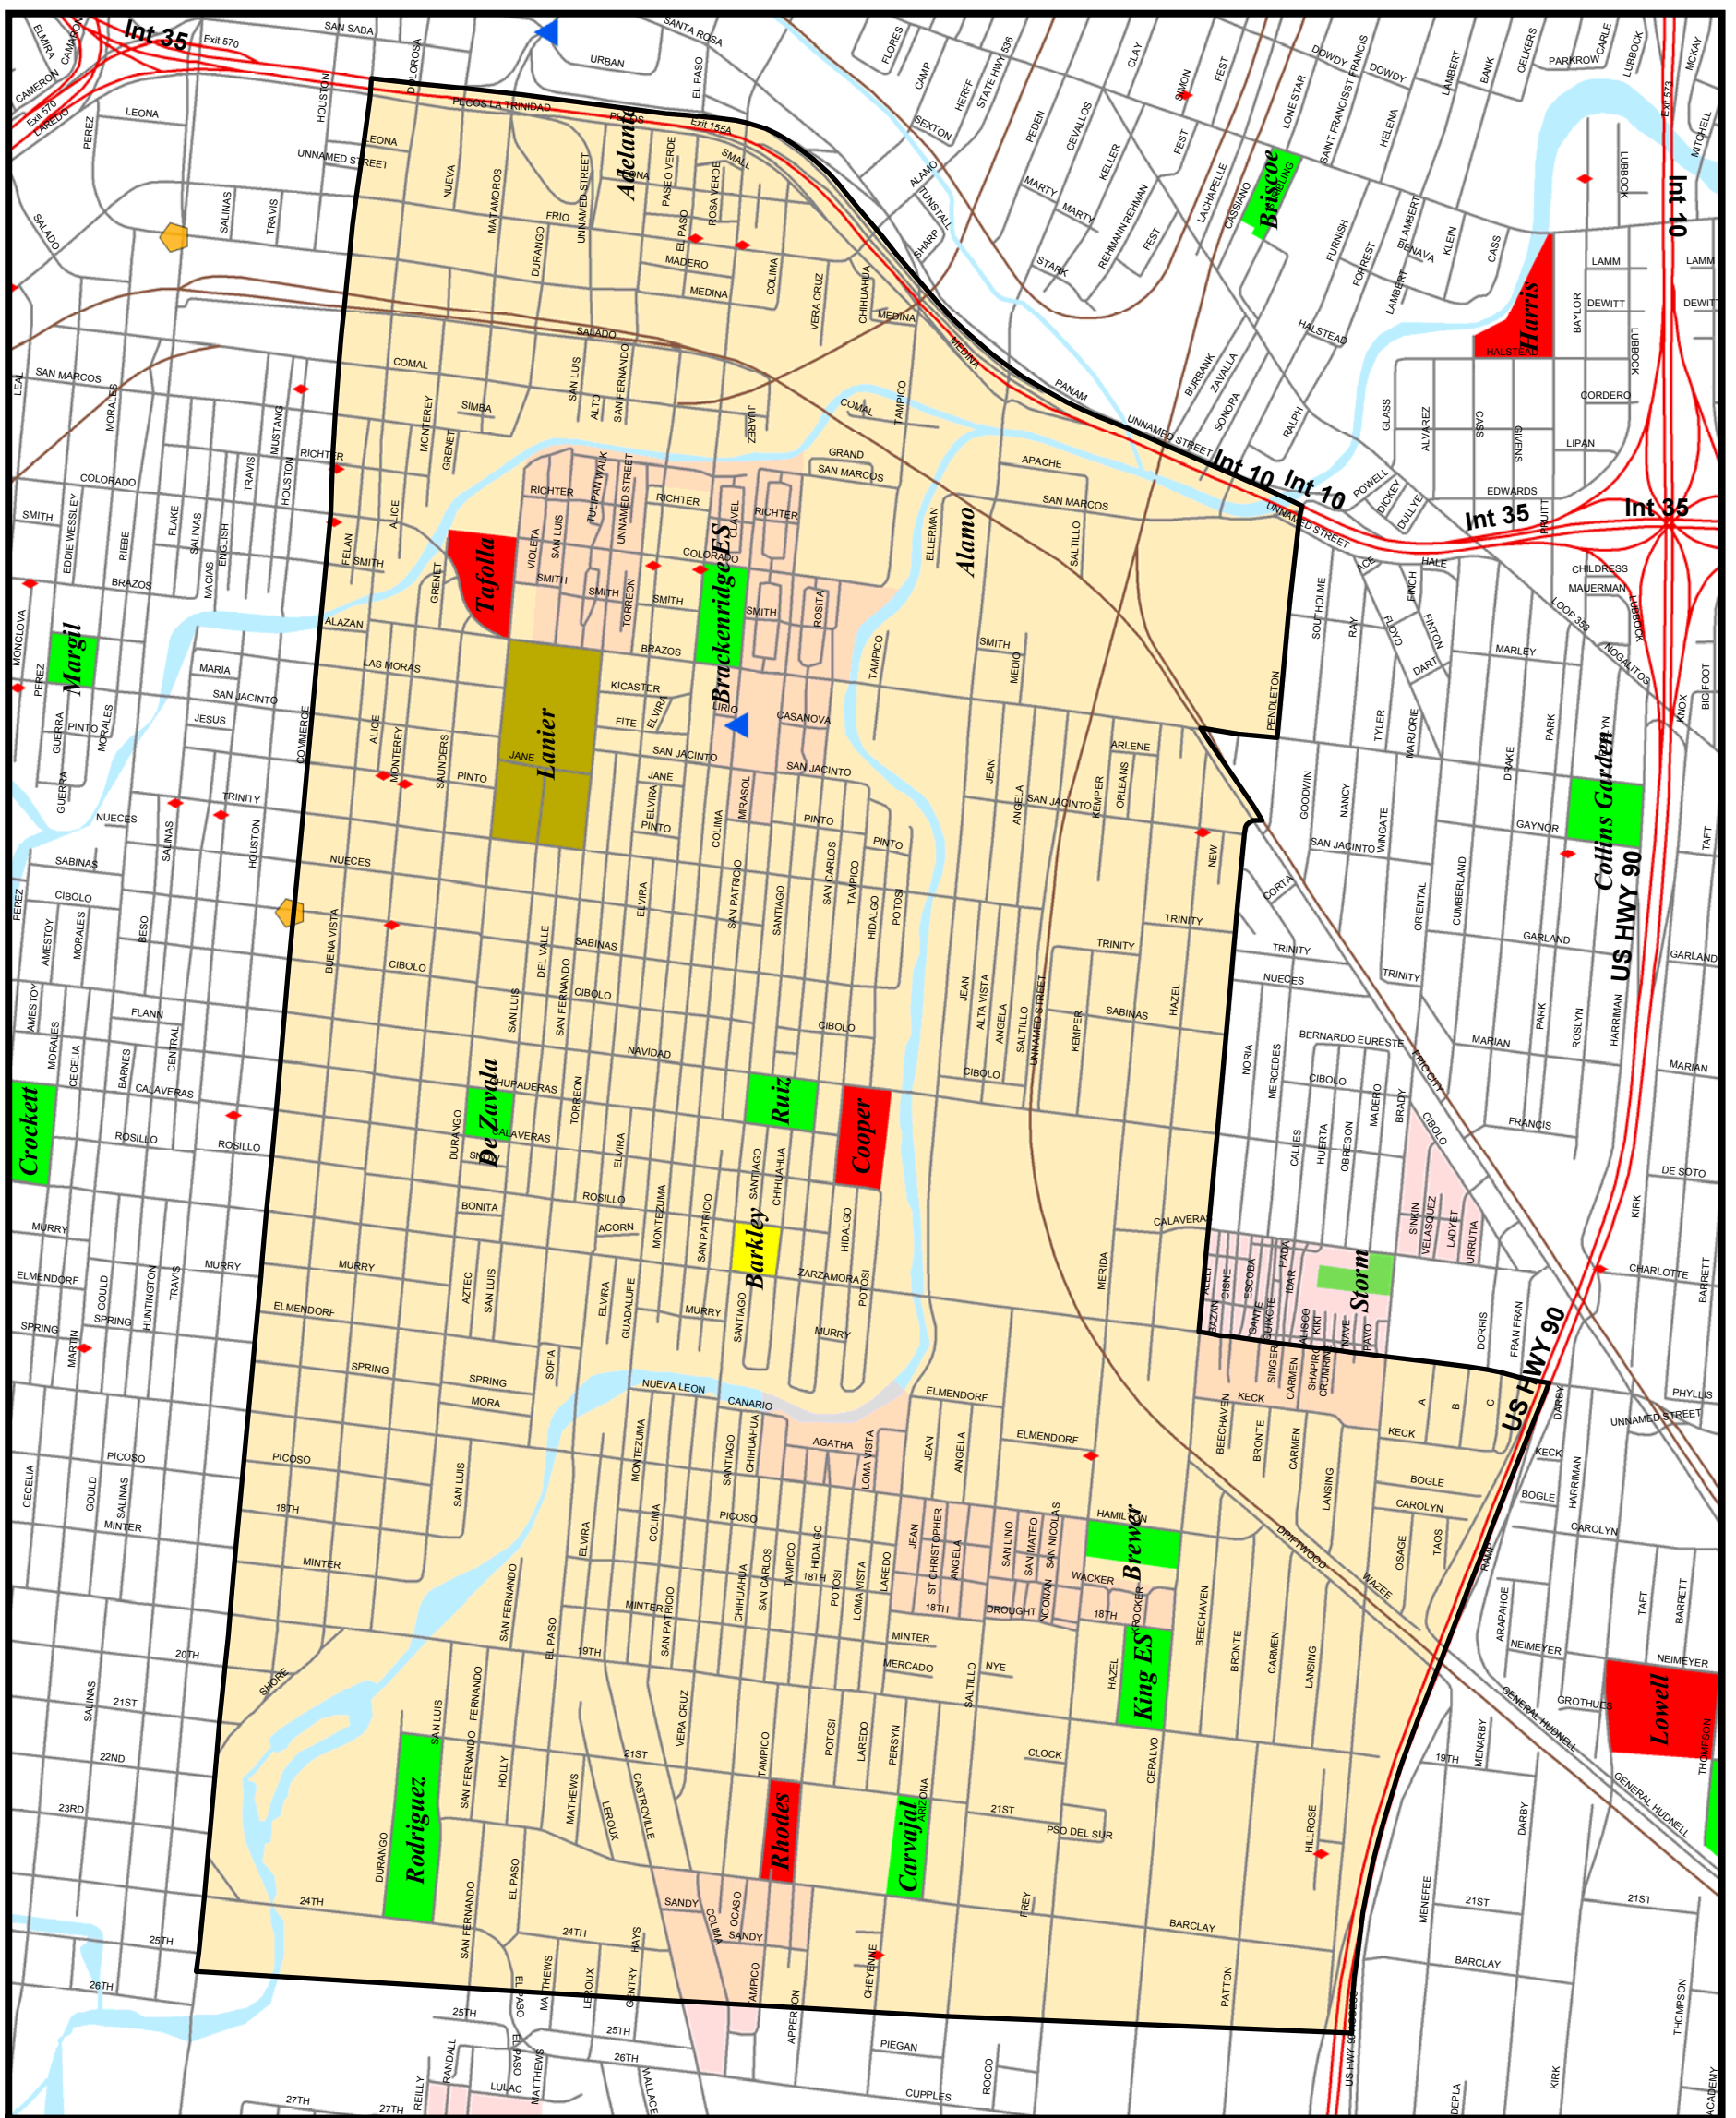

Lanier High School Attendance Boundary

1514 W Durango Blvd
San Antonio, TX 78207

1 inch equals 0.28 miles

Legend

Facilities	Non-Traditional	Railroad
Elementary	Charter Schools	Creeks & Streams
High	Apartments	Rivers
Middle	Streets	Attendance Area
Admin	Highways	Federal Developments

Attendance Area

Geographical Statistics

As of May 2003

The number of:	#
Apartment Complexes	13
Federal Developments	4
Charter Schools	0
Single Family Homes	5477