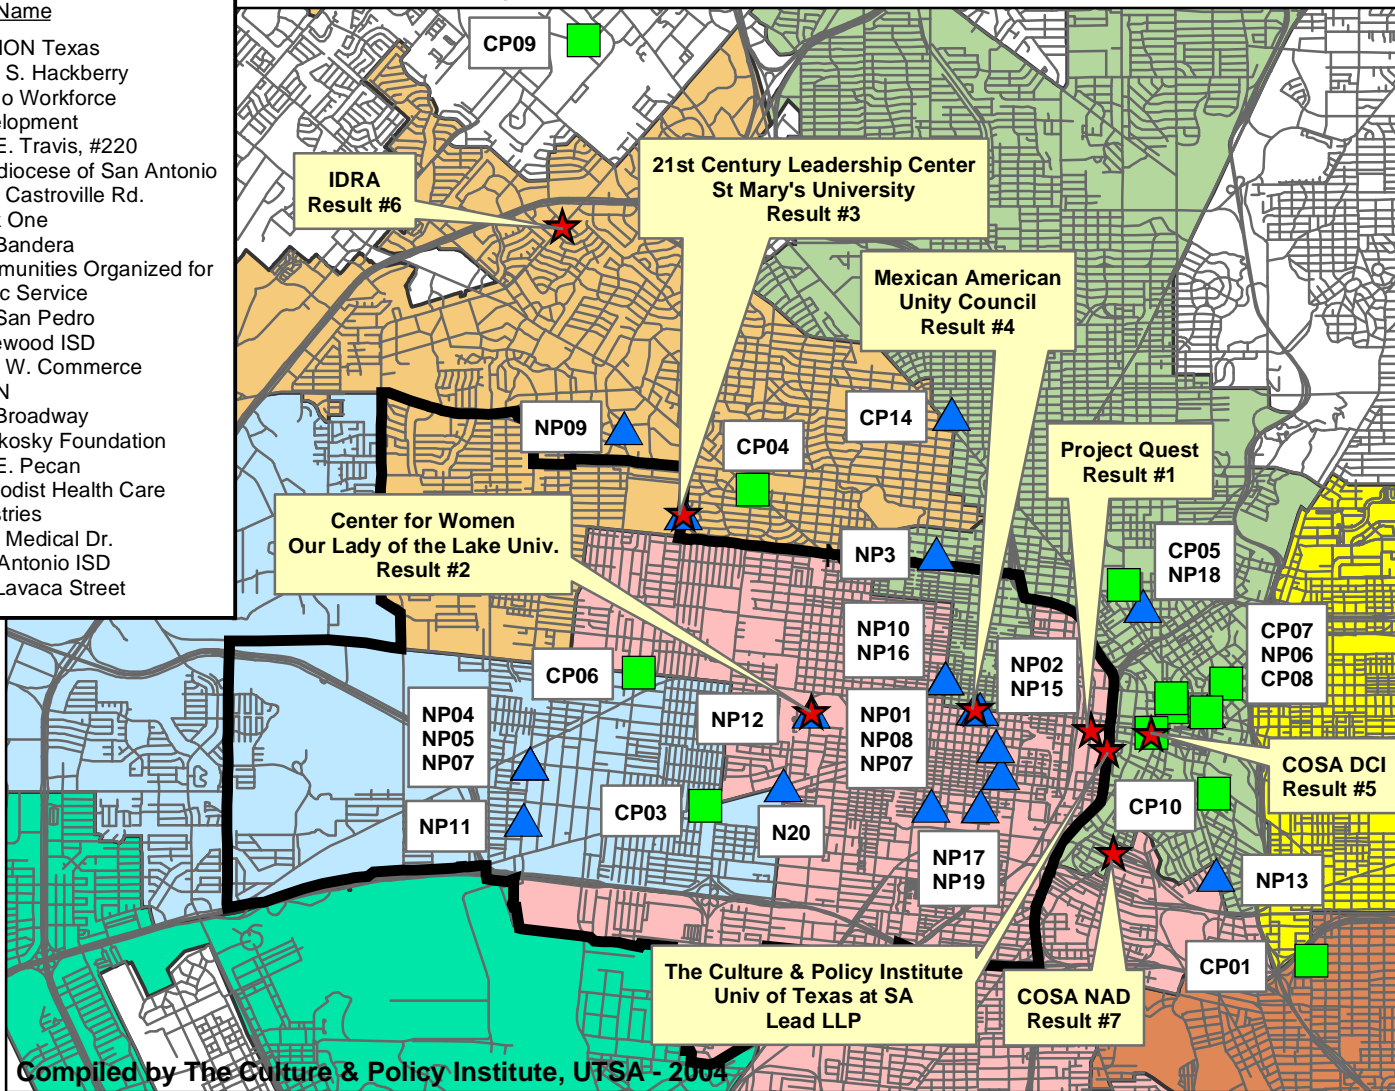

## Partner, Organizations and City of San Antonio Council Districts

Community Partner	
Marker	Name
CP01	ACCION Texas 2014 S. Hackberry
CP02	Alamo Workforce Development 115 E. Travis, #220
CP03	Archdiocese of San Antonio 1204 Castroville Rd.
CP04	Bank One 707 Bandera
CP05	Communities Organized for Public Service 925 San Pedro
CP06	Edgewood ISD 5358 W. Commerce
CP07	KLRN 501 Broadway
CP08	Kronkosky Foundation 112 E. Pecan
CP09	Methodist Health Care Ministries 4507 Medical Dr.
CP10	San Antonio ISD 141 Lavaca Street

Neighborhood Partners	
Marker	Name
NP01	American Indians of Texas 1426 El Paso
NP02	Advance 2300 W. Commerce Street
NP03	Basilica of the Shrine of the Little Flower 906 Kentucky
NP04	Benitia Family Center 4650 Eldridge
NP05	Edgewood Family Network 4650 Eldridge
NP06	Enterprise Foundation 118 Broadway, #621
NP07	Families leading Others to Rebirth (FLOR) 4650 Eldridge
NP08	Guadalupe Community Center 1801 W. Durango
NP09	Hispanas Unidas 2507 N.W. 36th St.
NP10	House of Neighborly Services 407 N. Calaveras
NP11	Macedonia CDC 963 S.W. 40th St.
NP12	OLLU Center for Service Learning and Volunteerism 411 S.W. 24th St.
NP13	P.E.A.C.E. Initiative 1443 S. St. Mary's St.
NP14	Princepe de Paz Inner City Outreach 141 Brady Blvd.
NP15	Project Learn to Read 2200 W. Commerce
NP16	SA Community Connectins Time Dollar 407 N. Calaveras
NP17	San Anto Cultural Arts 1300 Chihuahua
NP18	Voices of Children 210 Lewis Street
NP19	Western Urban Deanery 1006 San Carlos
NP20	YWCA 503 W. Castroville Rd.

### MCSA Partners

- ★ Local Learning Partners
- ▲ Neighborhood Partners
- Community Partners

### San Antonio City Council Districts

- District 1
- District 2
- District 3
- District 4
- District 5
- District 6
- District 7

Compiled by The Culture & Policy Institute, UTSA - 2004